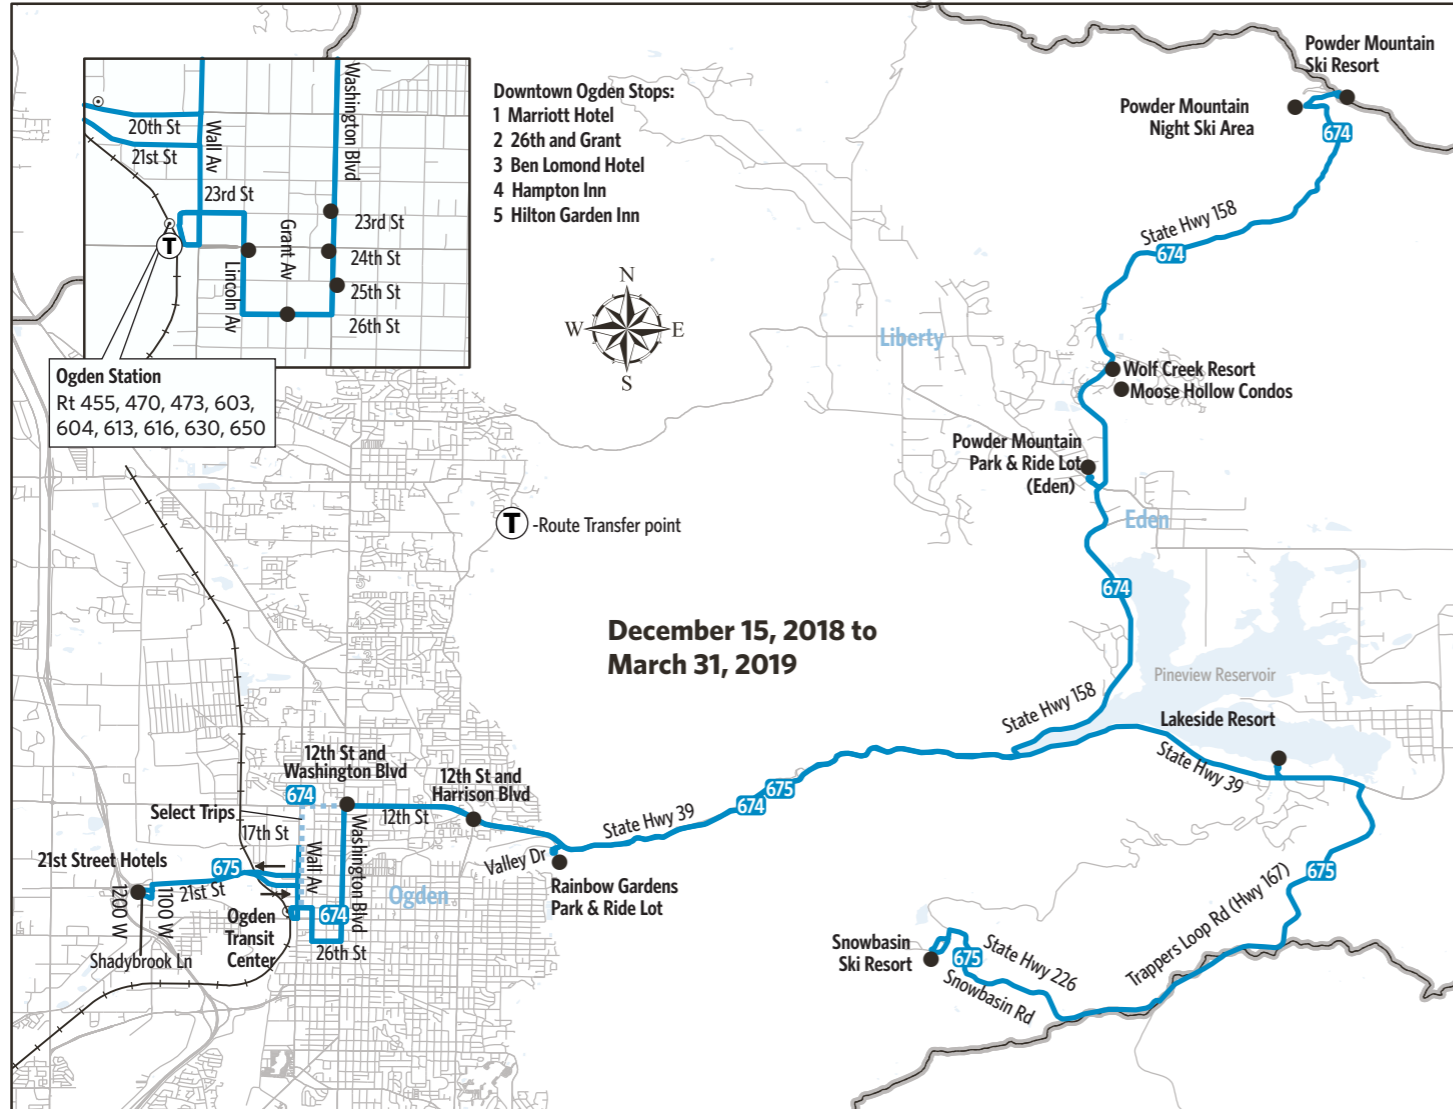

Ogden Ski Service

Route 674 to Powder Mountain Resort Route 675 to Snowbasin Resort

For Information Call 801-RIDE-UTA (801-743-3882)
outside Salt Lake County 888-RIDE-UTA (888-743-3882)
www.rideuta.com

674, 675

HOW TO USE THIS SCHEDULE

Determine your timepoint based on when you want to leave or when you want to arrive. Read across for your destination and down for your time and direction of travel. A route map is provided to help you relate to the timepoints shown. Weekday, Saturday & Sunday schedules differ from one another.

Upon payment of a fare, a transfer is good for travel in any direction, including return trip, for two (2) hours until the time cut. The value of a transfer towards a fare on a more expensive service is the regular cash fare.

Dec 15, 2018 - March 31, 2019
 (Dates depend on snow conditions)

December 15, 2018 to March 31, 2019

674

To Powder Mountain

Ogden Station	24th Street & Lincoln Ave	26th Street & Grant Ave (Ogden)	25th Street & Washington	22nd Street & Washington	12th Street & Washington	Rainbow Gardens Park & Ride	Eden Powder Mtn Park & Ride	Wolf Creek Drive Moose Hollow	Moose Hollow Condominiums	Powder Mtn Ski Resort
655a	657a	659a	700a	702a	706a	710a	726a	731a	733a	757a
730	733	735	736	738	742	747	804	809	811	840
* ----	----	----	----	----	----	747	804	809	811	840
830	833	835	836	838	842	847	904	909	911	940
* ----	----	----	----	----	----	847	904	909	911	940
1200p	1203p	1205p	1206p	1208p	1212p	1217p	1234p	1239p	1241p	110p
200	203	205	206	208	212	217	234	239	241	310
410	----	----	----	----	----	420	435	----	----	500