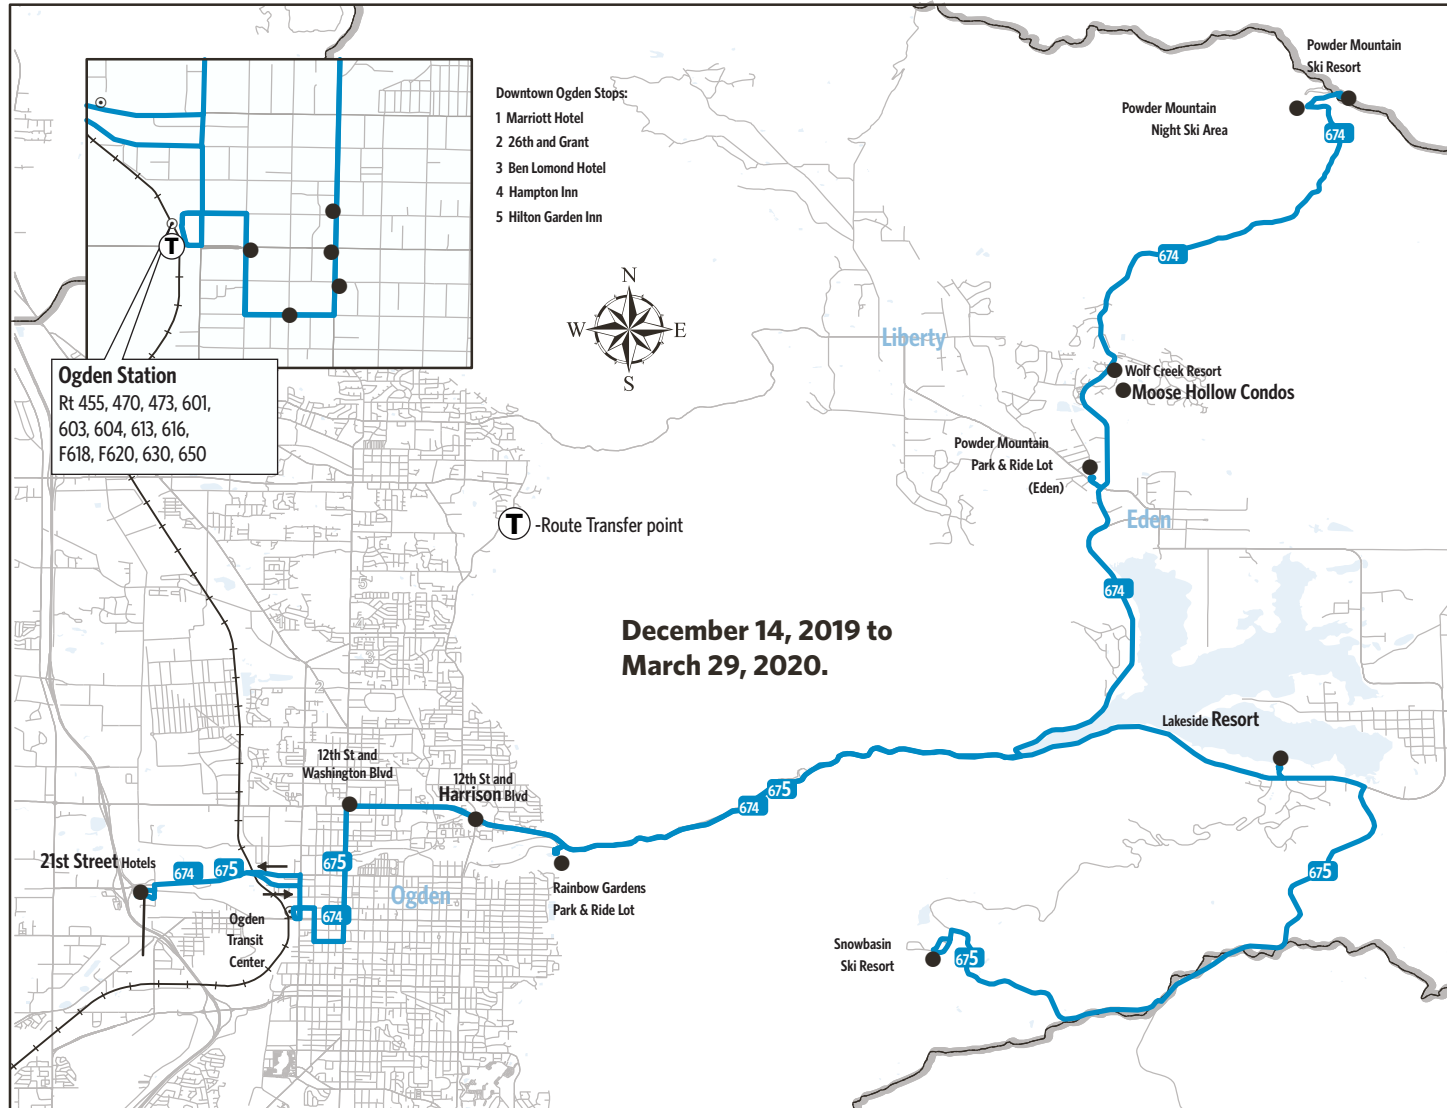

Ogden Ski Service

Route 674 to Powder Mountain Resort Route 675 to Snowbasin Resort

For Information Call 801-RIDE-UTA (801-743-3882)
 outside Salt Lake County 888-RIDE-UTA (888-743-3882)
www.rideuta.com

674, 675

HOW TO USE THIS SCHEDULE

Determine your timepoint based on when you want to leave or when you want to arrive. Read across for your destination and down for your time and direction of travel. A route map is provided to help you relate to the timepoints shown. Weekday, Saturday & Sunday schedules differ from one another.

Upon payment of a fare, a transfer is good for travel in any direction, including return trip, for two (2) hours until the time cut. The value of a transfer towards a fare on a more expensive service is the regular cash fare.